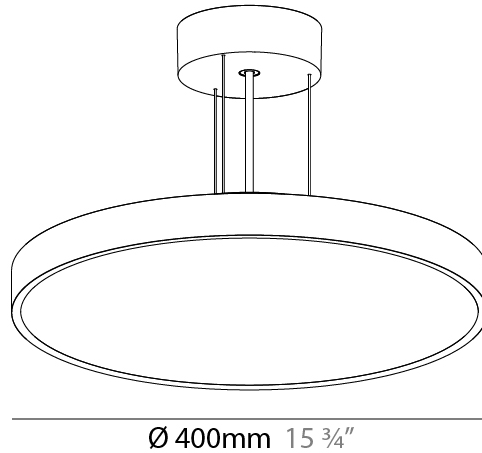

GENERAL

Series: Sign Diva
Subseries: Sign Diva Korona
Brand: Prolicht
Division: Architectural
Mounting Type: Suspension
Mounting Location: Ceiling
Subcategory: Pendant

PHYSICAL

Shape: Round
Diameter (mm): 400
Diameter (in): 15 3/4
Height (mm): 86
Height (in): 3 3/8
Light Distribution: Direct
Weight (kg): 3.302
Weight (lbs): 7.28
Diffuser: PMMA - Opal / Micro-Prism / Sparkling Secret / Vintage Industrial
Fixture Finish: SSR / BKV / CWI / CRY / HAB / UFT / ITA / RUA / FTG / MYG / LOD / PUS / FRO / FUP / KIA / POP / BLS / SPG / MEY / GOH / GUM / CHC / COM / ABZ / JAG / OBR / MOS / ROR
Fixture Material: Extruded Aluminum / Steel
Cable Details: 2,000mm/78 3/4" or 6,000mm/236 1/4" Transparent Cable

ELECTRICAL

Lamp Type: LED (Zhaga Standard)
Input Wattage (W): 17
Dimming: Tri-Mode (Non-Dimming and Phase Dimming (120Vac only) and 0-10V Dimming)
Driver Included: Yes
Driver Location: Integrated
Driver Type: Constant Current - Universal
Driver Class: Class 2
Input Voltage (V): 120 - 277
Constant Current (MA): 500

LED

Color Temperature (°K): 2700 / 3000 / 3500 / 4000
Max. Delivered Lumen (lm): 1807 / 1943 / 1951 / 1991
Nominal Lumen (lm): 2250 / 2420 / 2430 / 2480
CRI: >90 CRI
Lamp Life (hrs): 50000

OPTICAL

RATINGS AND CERTIFICATIONS

Certified By: Certified for North American Standards
IP rating: IP20

51mm 2"
86mm 3 3/8" 2000-6000mm max.